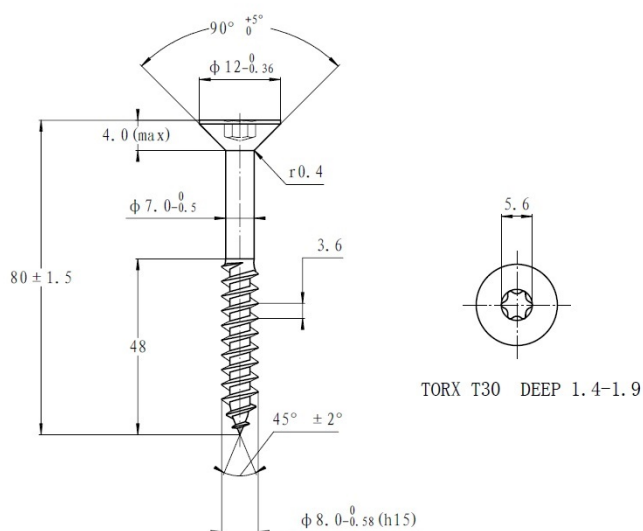

PRODUCT SHEET

Description:

Wood Screw F/Conan Connector,SS-304, $\varnothing 7 \times 80 \text{mm}$, Torx 30

Item number:

06.11.215-0

Units	Box	Carton	HS Code	Barcode
Pcs.	1	1000	7318141090	
				5704866503594